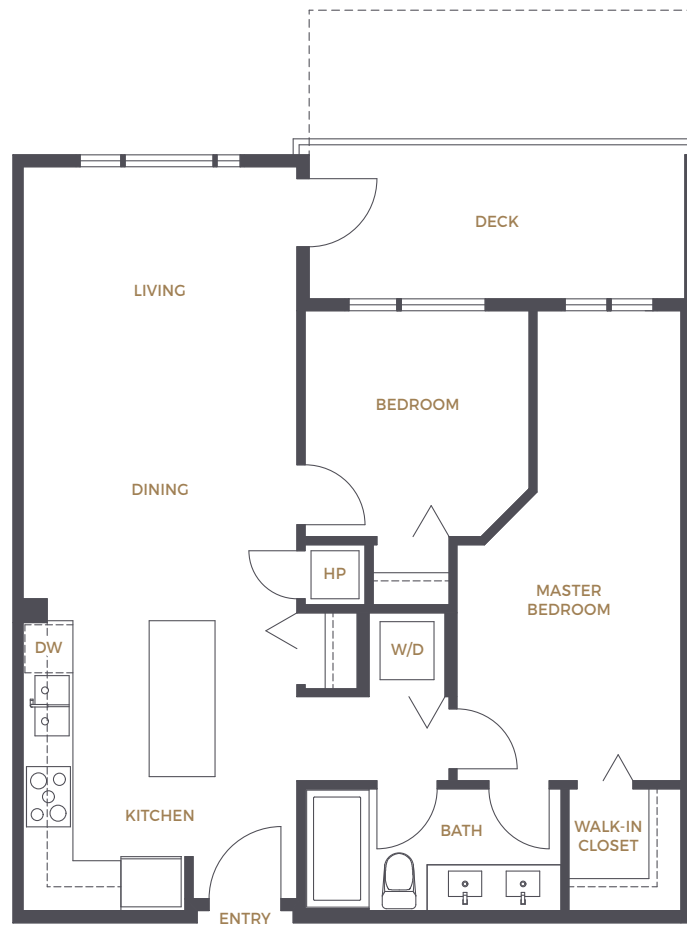

# PLAN B

2 BEDROOM, 1 BATHROOM

APPROX. 795 SQ. FT.

The developer reserves the right to make modifications or substitutions should they be necessary. Any measurements provided are approximate only. The quality residences at Berkeley House are built by Polygon Berkeley House Ltd. 04/25/18