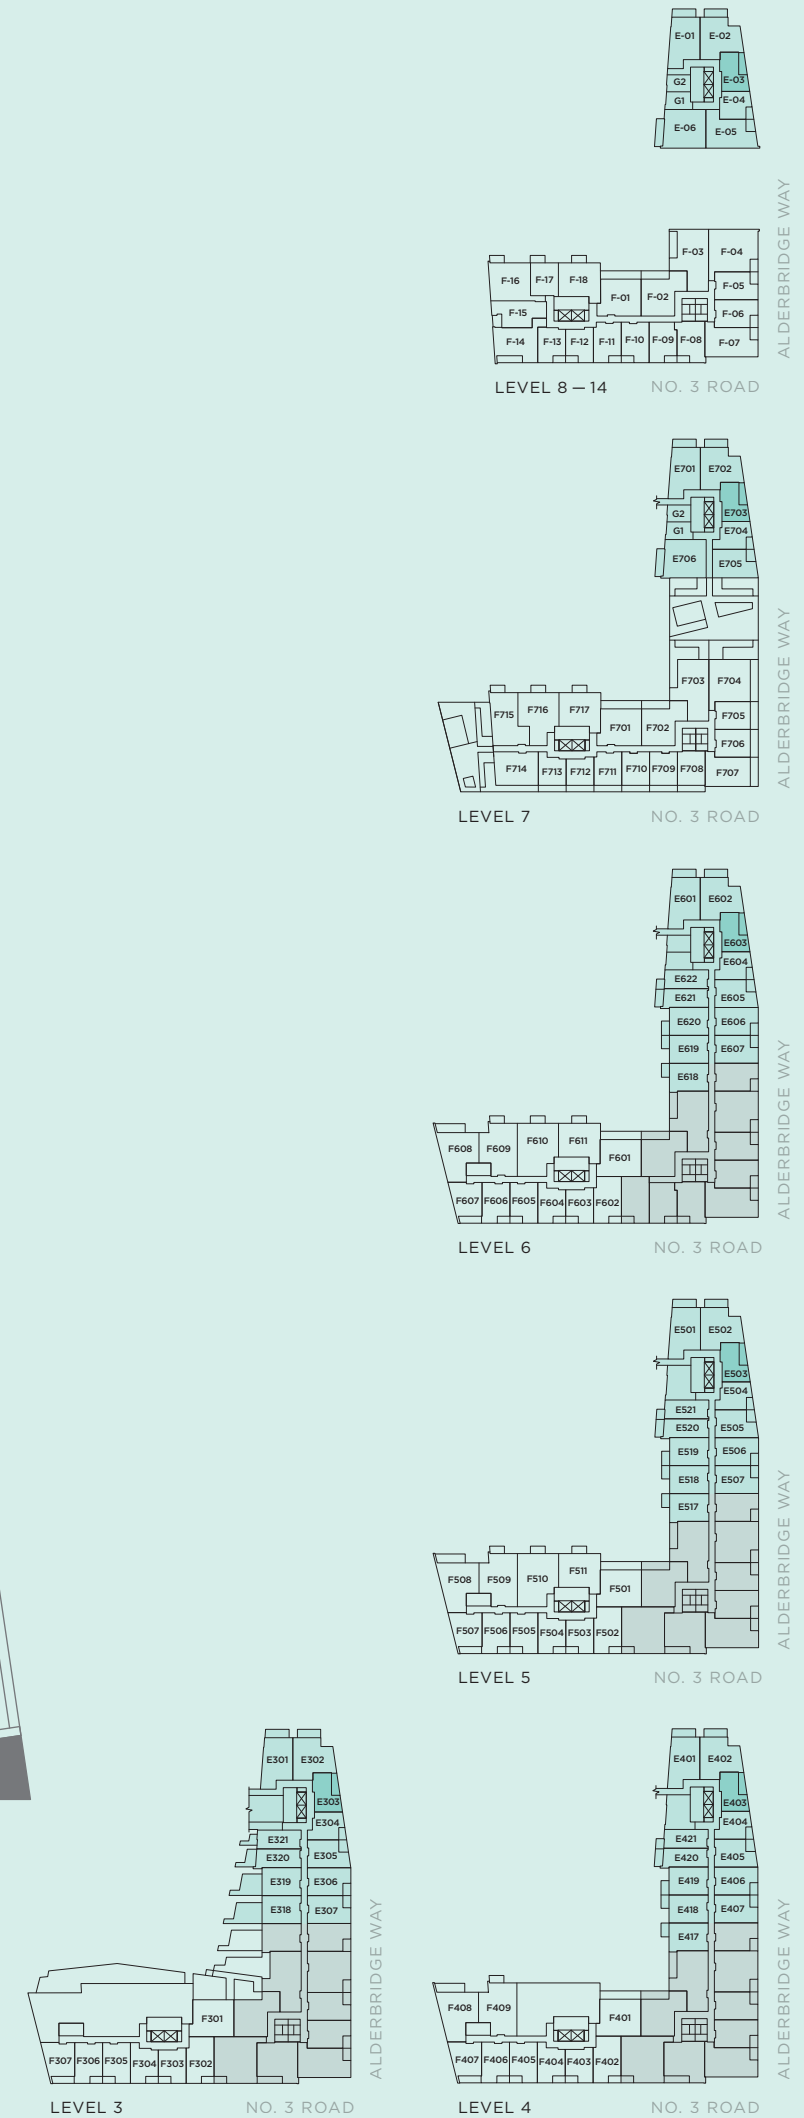

**1 BEDROOM
1 BATHROOM**

LIVING
481 SQFT

BALCONY
76 SQFT

**TOTAL
557 SQFT**

Dimensions, sizes, specifications, layouts and materials are approximate only and subject to change without notice. E.&O.E.