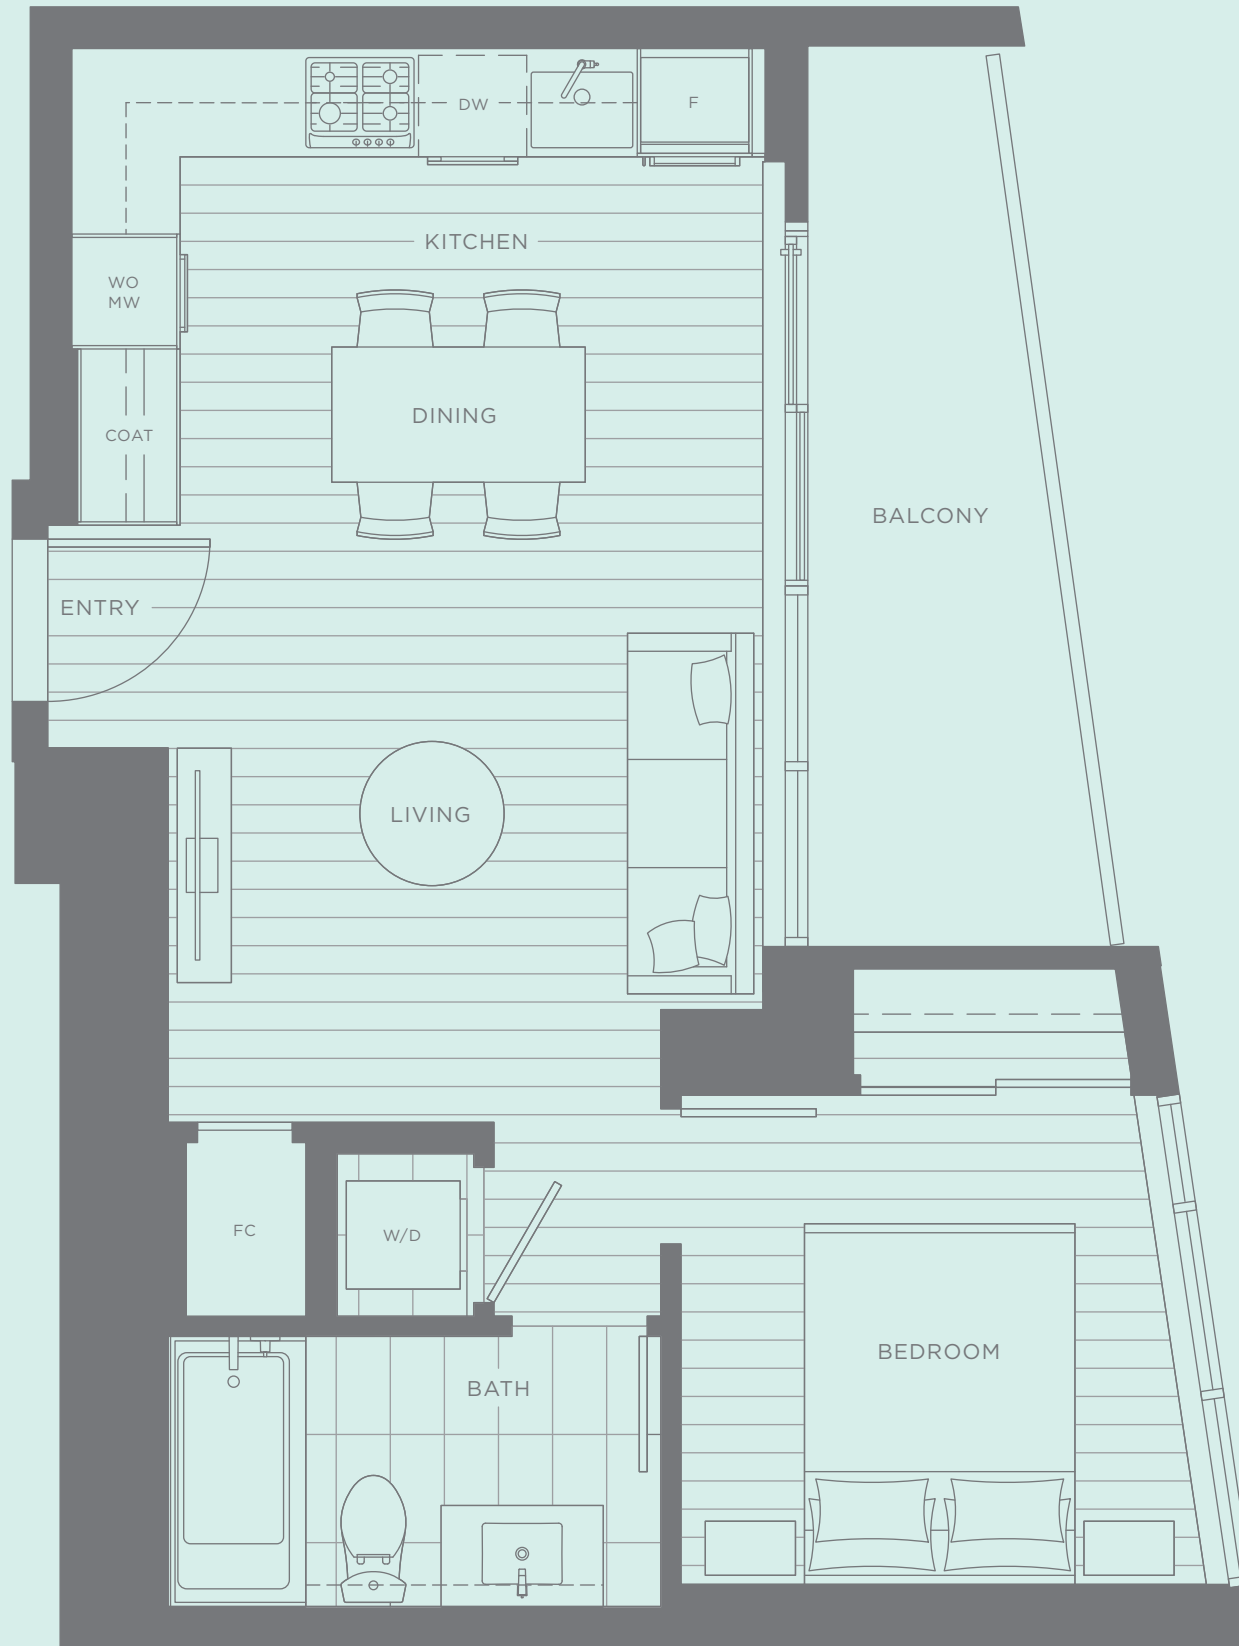

**1 BEDROOM
1 BATHROOM**

LIVING
481 SQFT

BALCONY
76 SQFT

**TOTAL
557 SQFT**

Dimensions, sizes, specifications, layouts and materials are approximate only and subject to change without notice. E.&O.E.