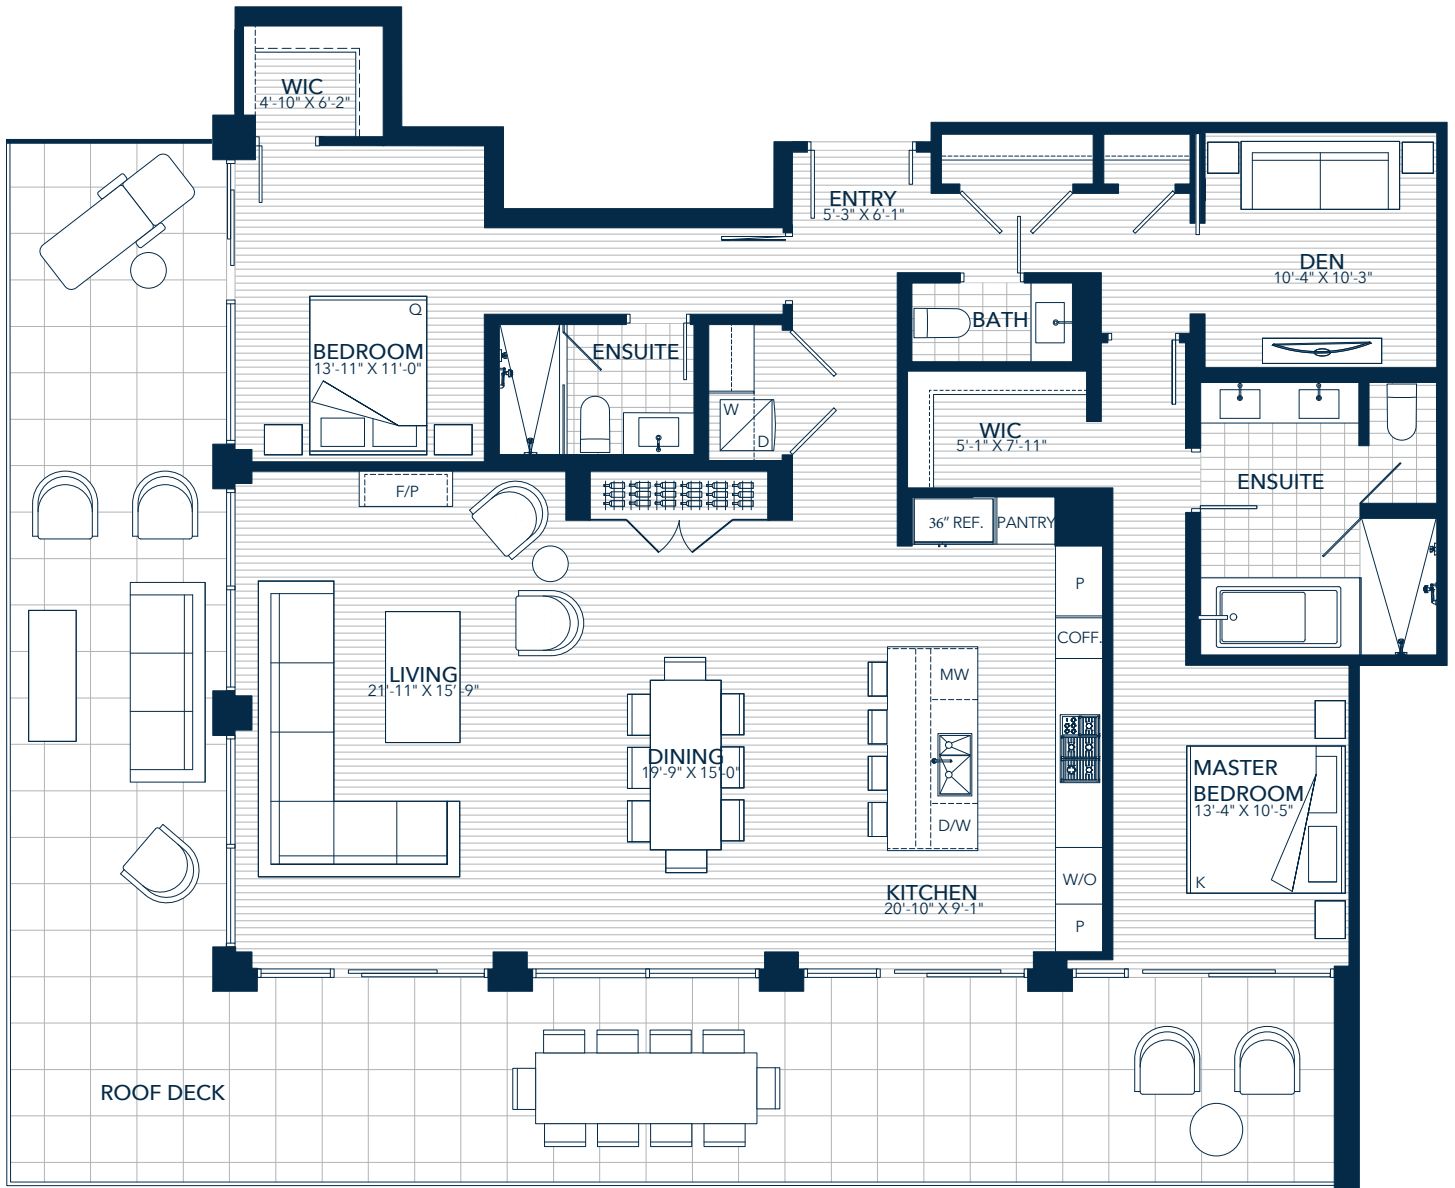

CUSTOMS HOUSE

E3

2 BEDROOM & DEN
1,919 SQ. FT. | EXT. 956 SQ. FT.

UNIT 507

Harbour View Collection

LEVEL 5