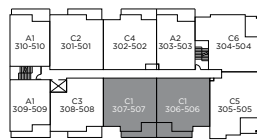

## Plan C1

2 BEDROOM + DEN, 2 BATHROOM, APPROX 960 SQ FT

LEVEL 2

LEVEL 3-5