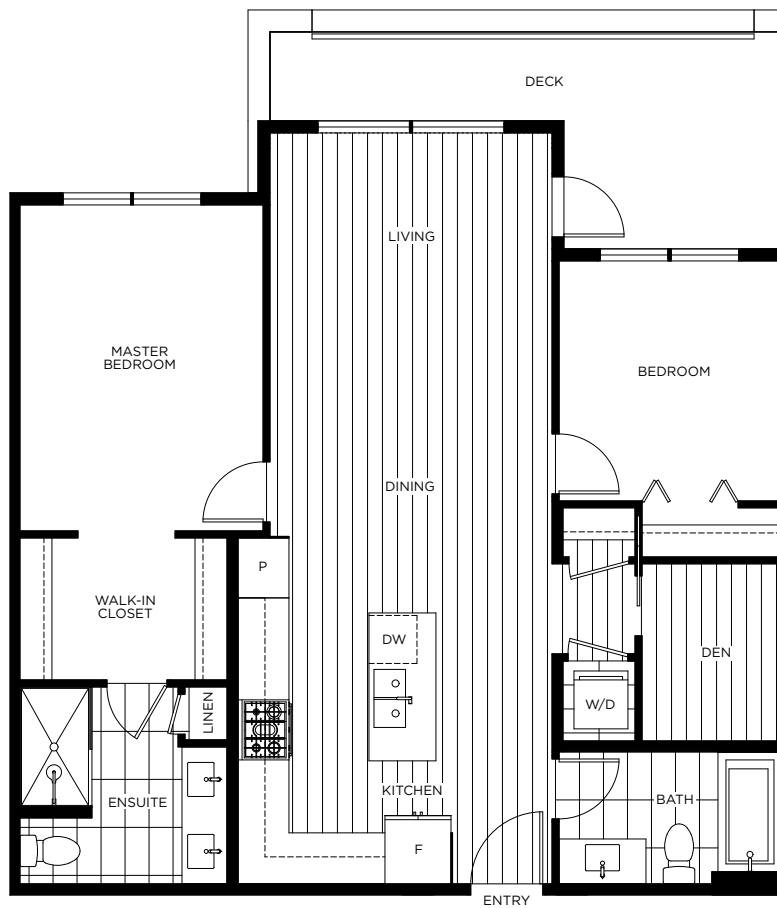

## Plan C1

2 BEDROOM + DEN, 2 BATHROOM, APPROX 960 SQ FT

LEVEL 2

LEVEL 3-5