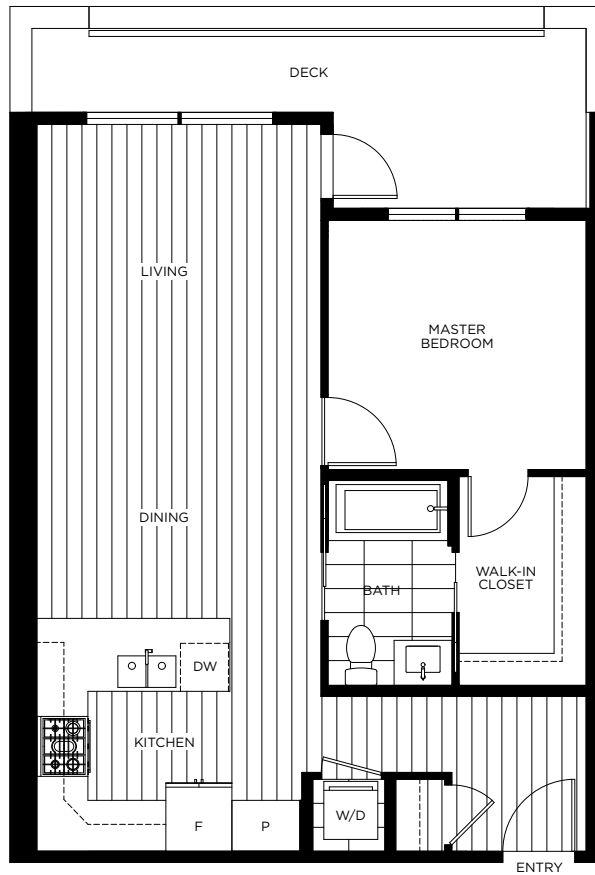

FORTÉ

Plan A1

1 BEDROOM, 1 BATHROOM, APPROX 716-722 SQ FT

LEVEL 2

LEVEL 3-5