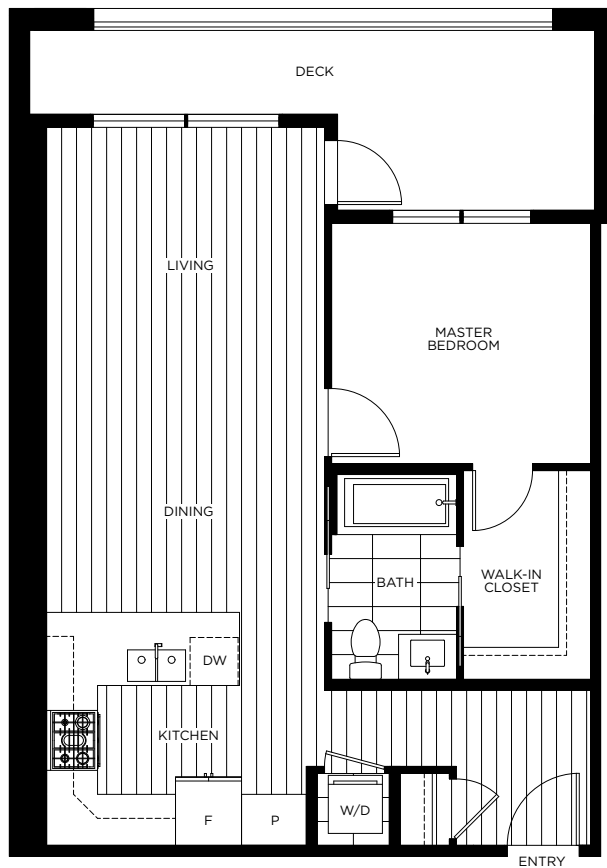

FORTÉ

Plan A3

1 BEDROOM, 1 BATHROOM, APPROX 716 SQ FT

LEVEL 2

LEVEL 3-5