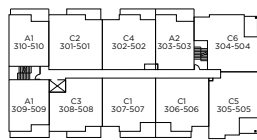

## Plan C9

2 BEDROOM, 2 BATHROOM, APPROX 1,145 SQ FT

LEVEL 2

LEVEL 3-5