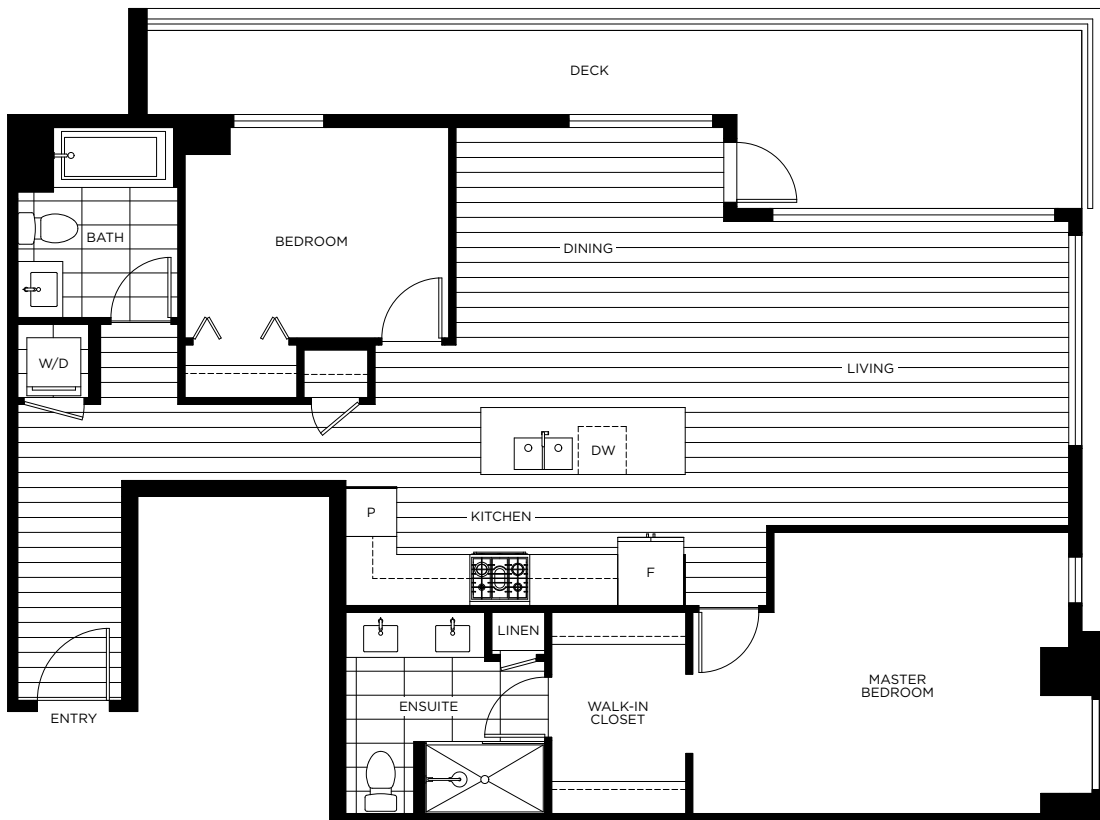

## Plan C9

2 BEDROOM, 2 BATHROOM, APPROX 1,145 SQ FT

LEVEL 2

LEVEL 3-5