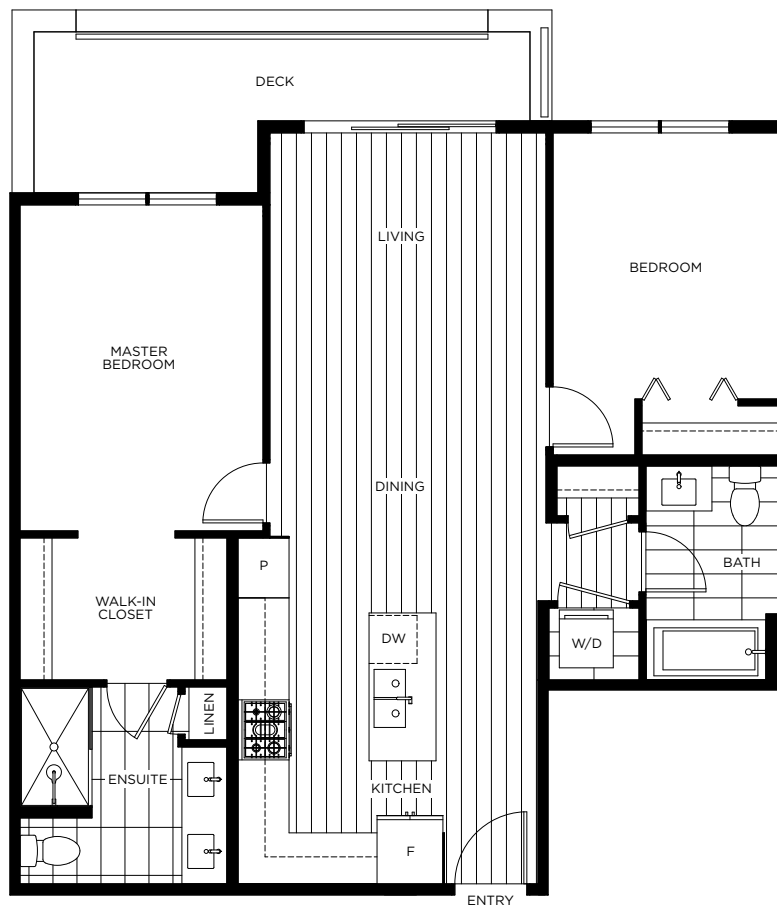

FORTÉ

Plan C3

2 BEDROOM, 2 BATHROOM, APPROX 935 SQ FT

LEVEL 2

LEVEL 3-5