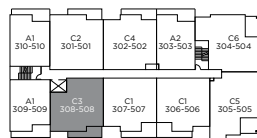

FORTÉ

Plan C3

2 BEDROOM, 2 BATHROOM, APPROX 935 SQ FT

LEVEL 2

LEVEL 3-5