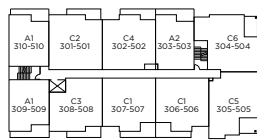

FORTÉ

Plan C7

2 BEDROOM, 2 BATHROOM, APPROX 996 SQ FT

LEVEL 2

LEVEL 3-5