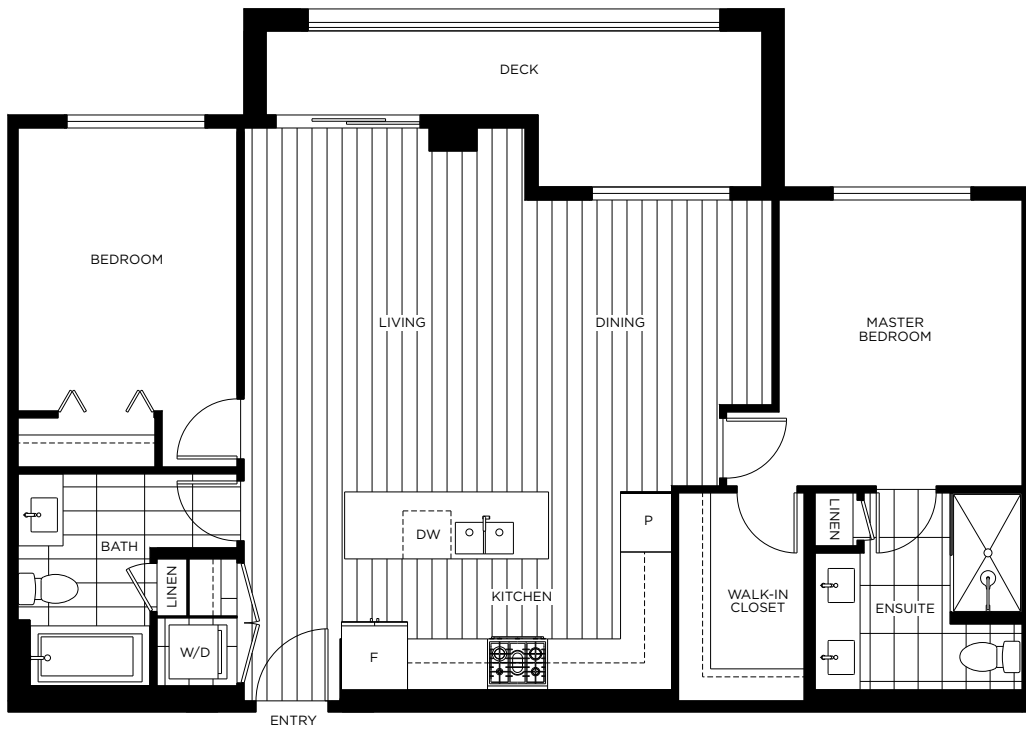

FORTÉ

Plan C7

2 BEDROOM, 2 BATHROOM, APPROX 996 SQ FT

LEVEL 2

LEVEL 3-5