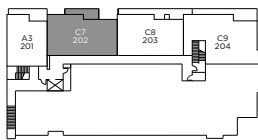

FORTÉ

Plan C7

2 BEDROOM, 2 BATHROOM, APPROX 996 SQ FT

LEVEL 2

LEVEL 3-5