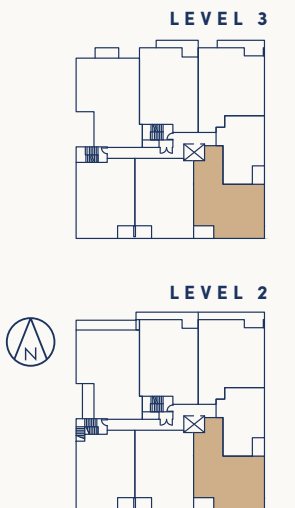

# UNIT 207+307

2 Bedroom + 2 Bath + Flex  
Interior: 1195 Sq Ft / Exterior: 65 Sq Ft

Dimensions, sizes, specifications, layouts and materials are approximate only and subject to change without notice. Purchasers are advised to review the Disclosure Statement and Offer of Purchase and Sale for more information E.&O.E.