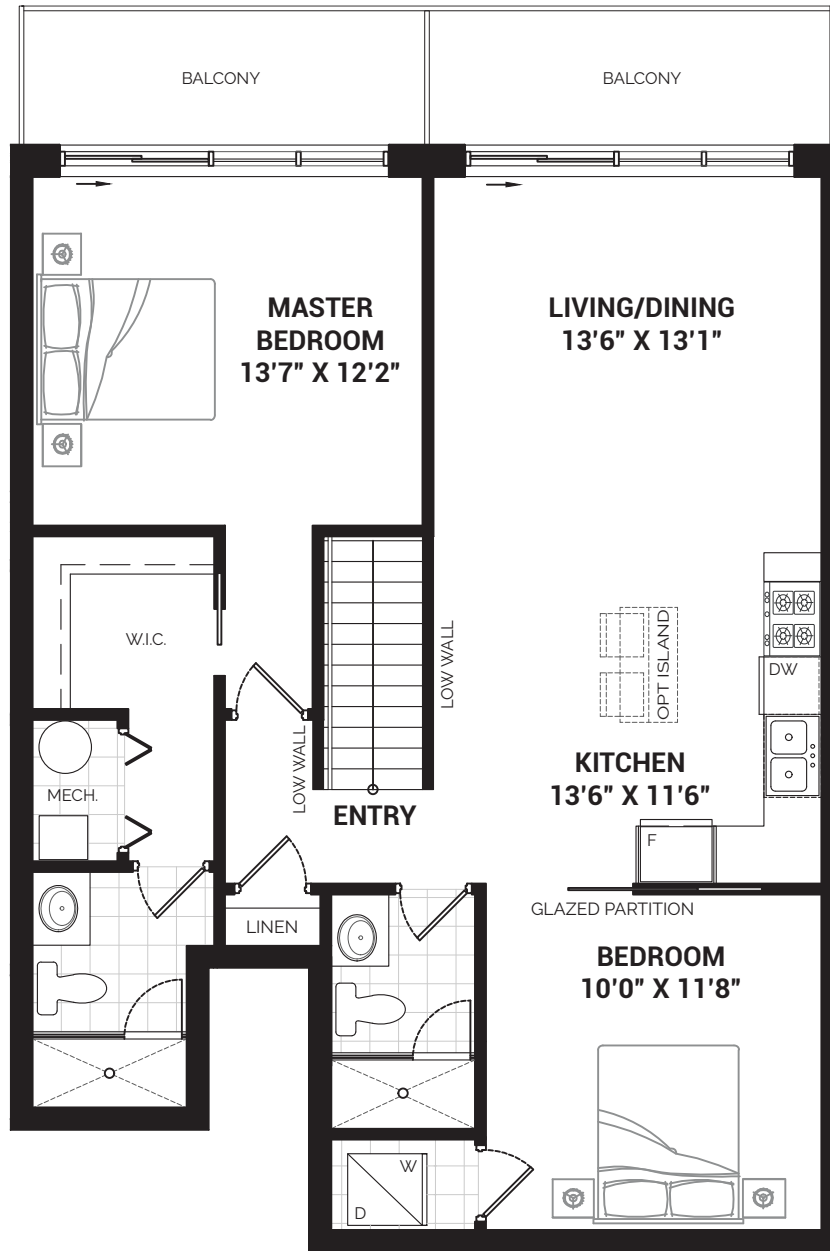

# THE CORA

2 BED | MODEL: C2 | 1028 SQ.FT

BALCONY: 94 SQ.FT

UNIT: 203

## SECOND LEVEL