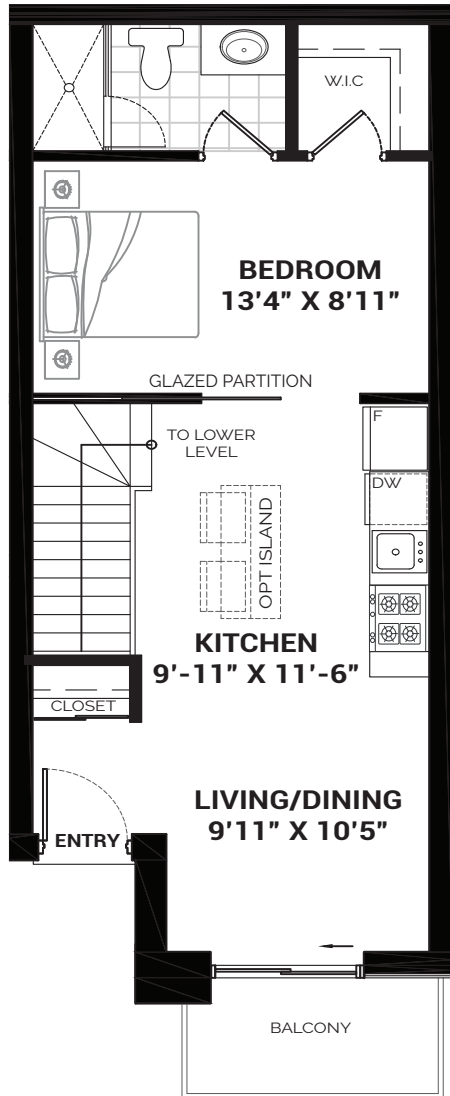

# THE EMILY

2 B+D | MODEL: J | 1056 SQ.FT  
BALCONY: 47 SQ.FT  
UNIT: 107, 109

MAIN LEVEL

LOWER LEVEL