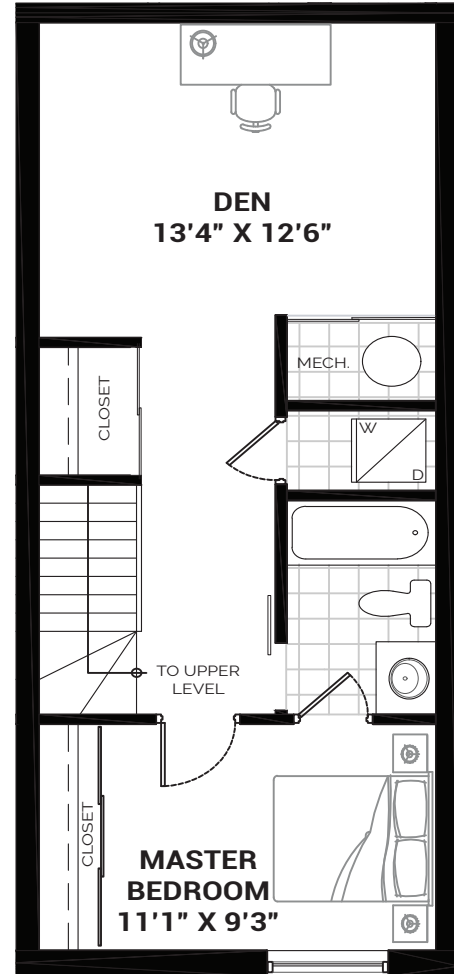

# THE EMILY

2 B+D | MODEL: J | 1056 SQ.FT  
BALCONY: 47 SQ.FT  
UNIT: 107, 109

MAIN LEVEL

LOWER LEVEL