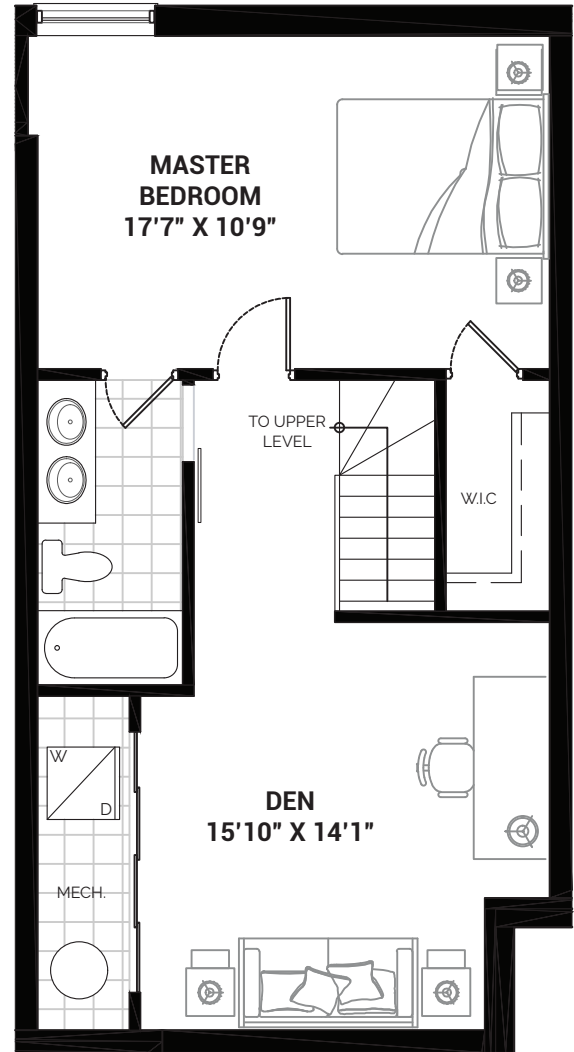

THE ISABELLA

2 B+D | MODEL: D | 1143 SQ.FT
UNIT: 103

MAIN LEVEL

LOWER LEVEL