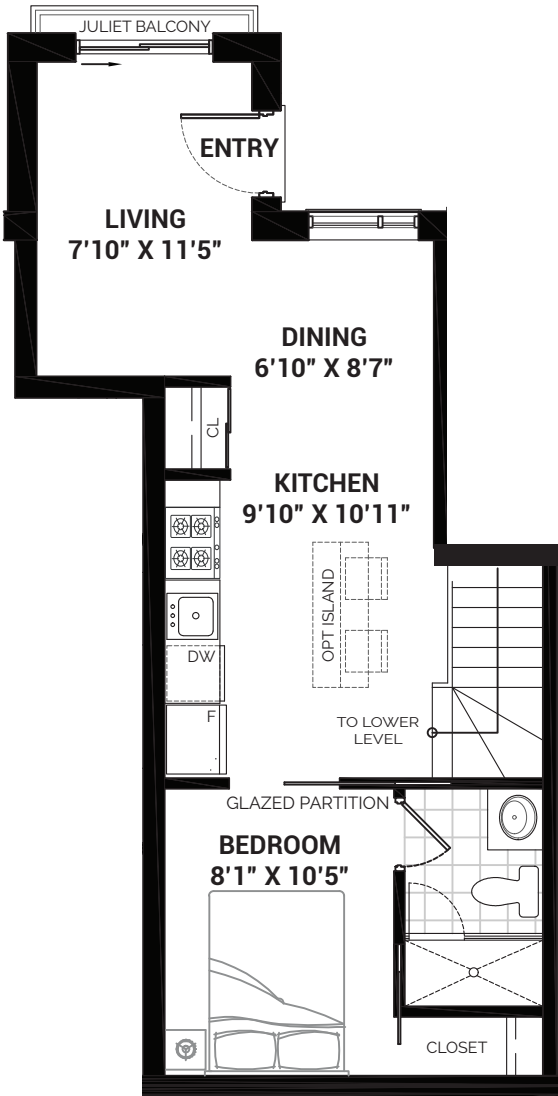

THE ISABELLA

2 B+D | MODEL: D | 1143 SQ.FT
UNIT: 103

MAIN LEVEL

LOWER LEVEL