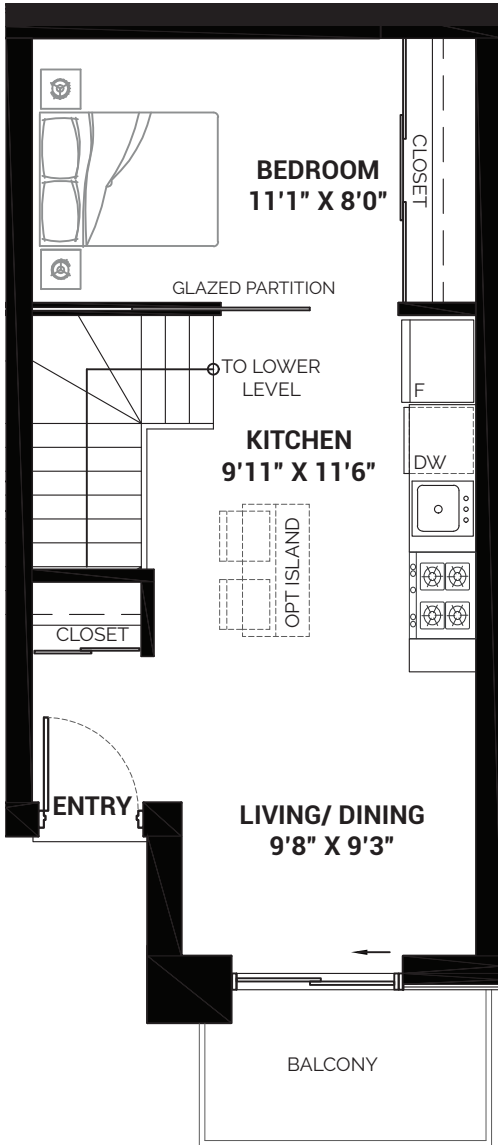

THE BRIELLE

2 B+D | MODEL: H | 954 SQ.FT

BALCONY: 47 SQ.FT

UNIT: 111

MAIN LEVEL

LOWER LEVEL