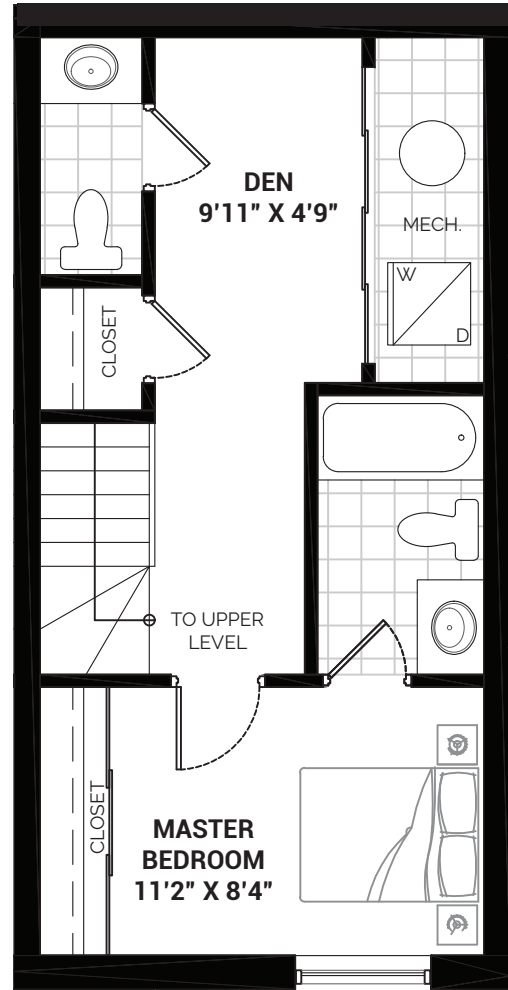

THE BRIELLE

2 B+D | MODEL: H | 954 SQ.FT

BALCONY: 47 SQ.FT

UNIT: 111

MAIN LEVEL

LOWER LEVEL