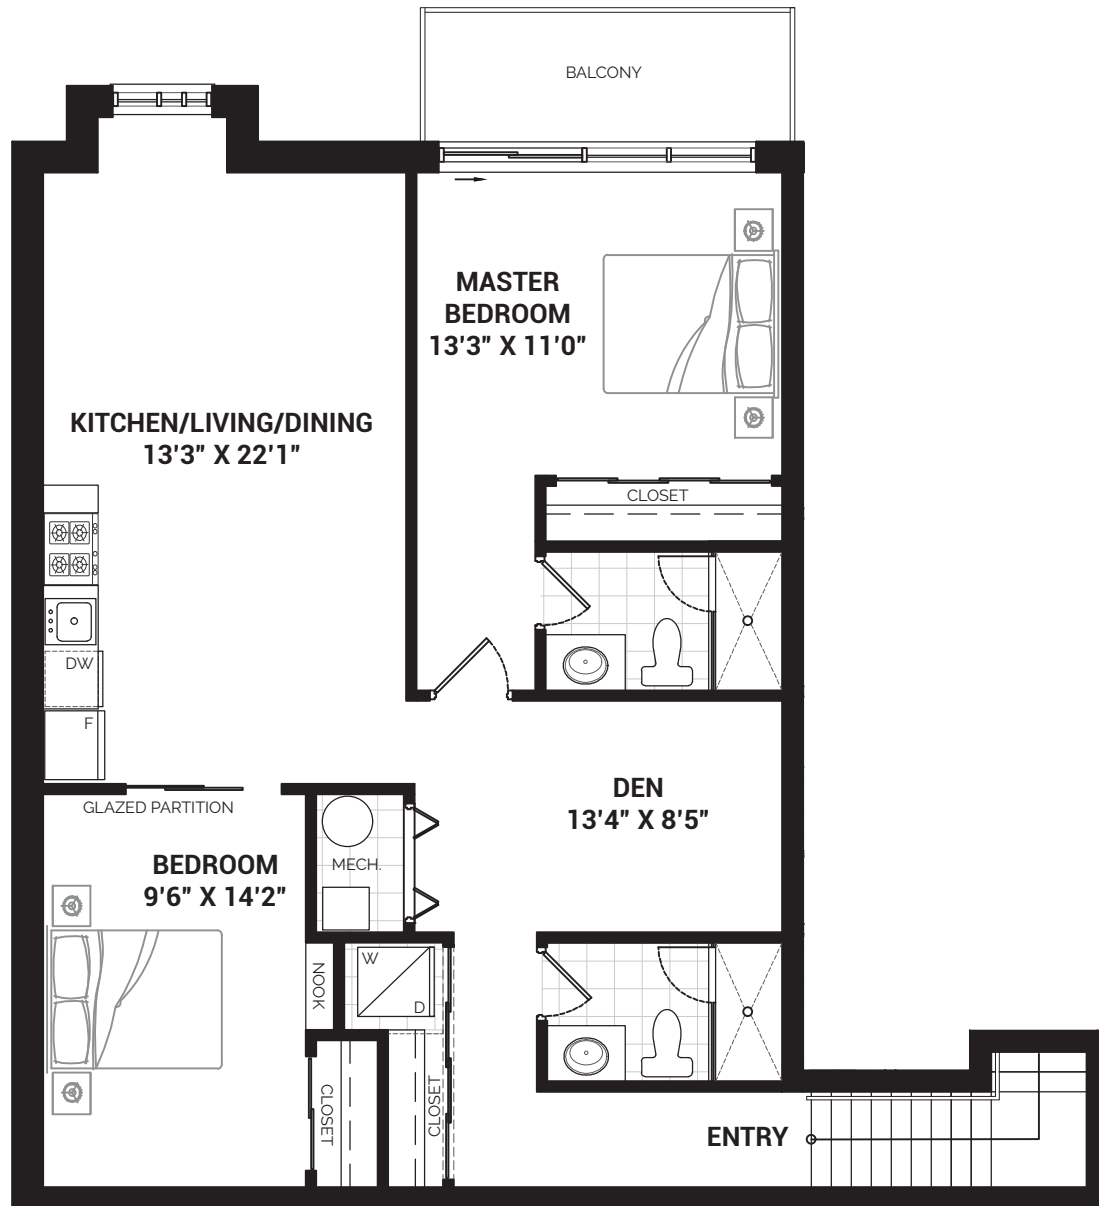

# THE SERENITY

2 B+D | MODEL: B2 | 1264 SQ.FT  
BALCONY: 47 SQ.FT  
UNIT: 202

## SECOND LEVEL