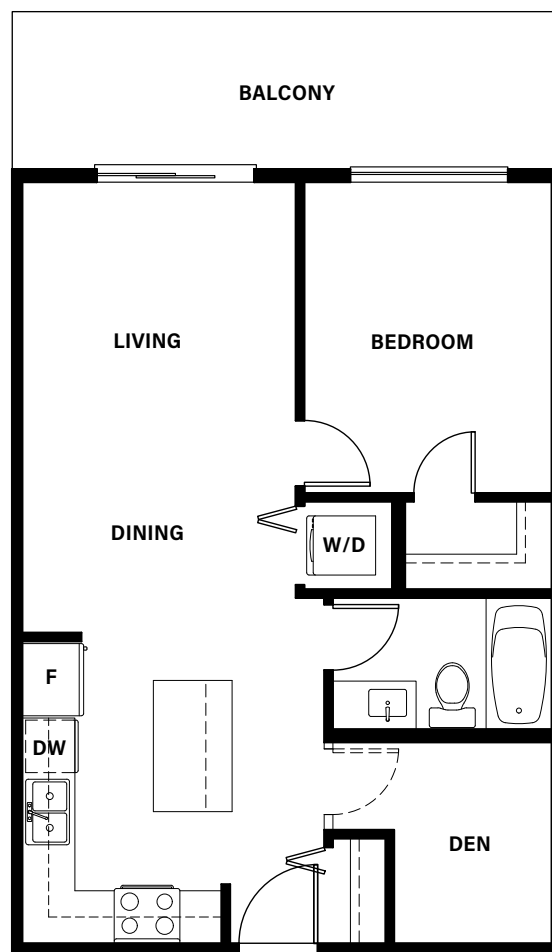

## PLAN C

### 1 BEDROOM + DEN, 1 BATH

630 sq.ft.

- Entertainer's Kitchen with island and snack bar.
- Carefully designed floor plan with little wastage space.
- Handy den for home office.
- 21 ft wide balcony.

FLOORS 2, 3 & 4