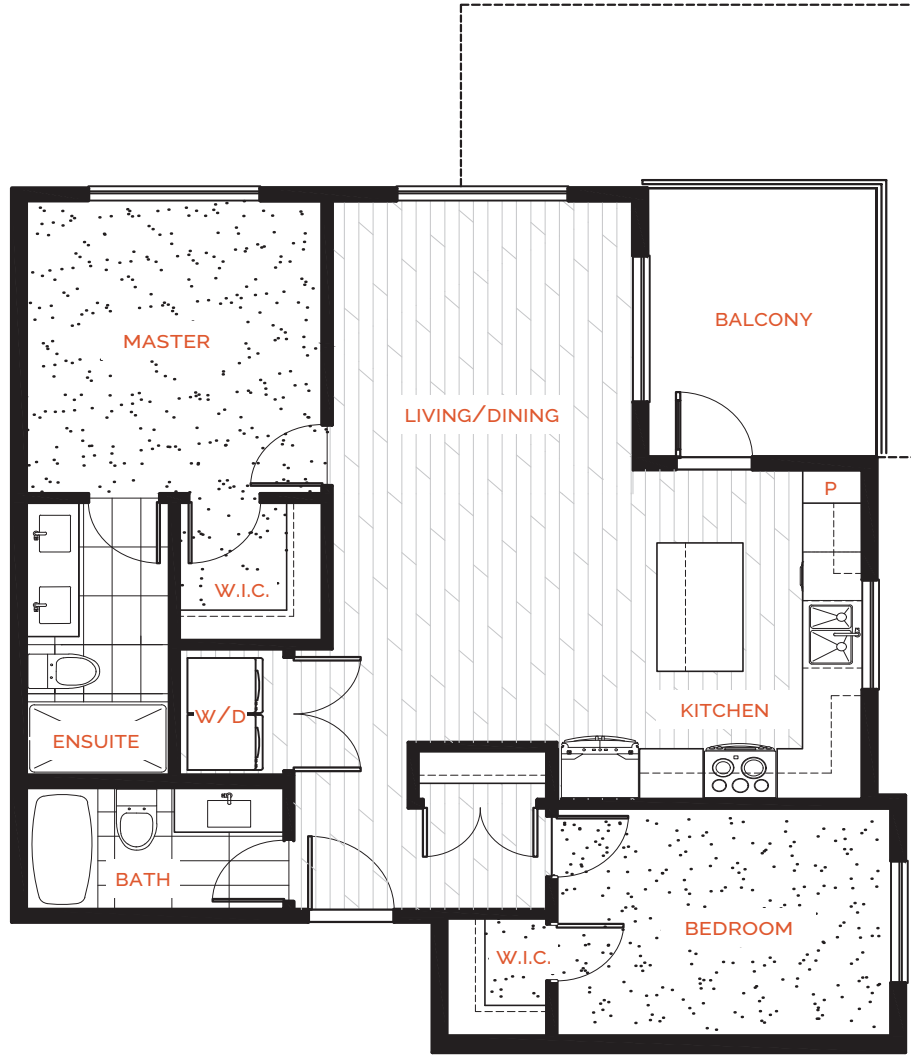

Gala | Plan C

2 BEDROOM, 2 BATH
900 SQ FT

LEVEL 1

LEVEL 2

LEVEL 3

LEVEL 4