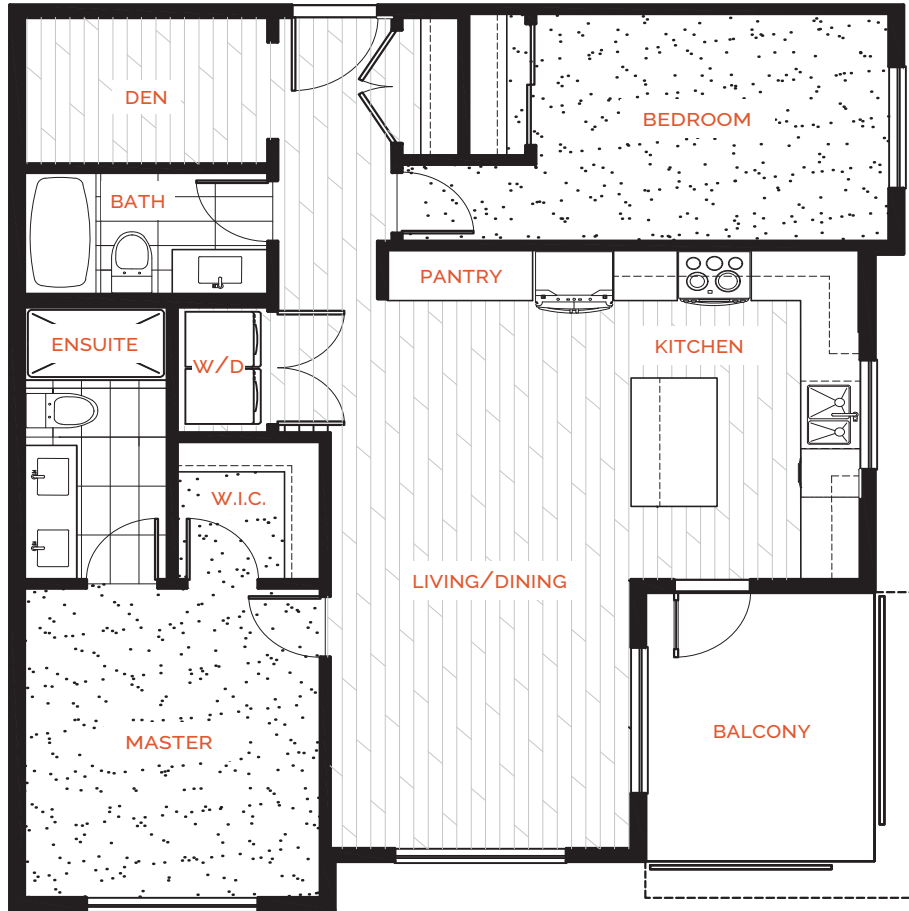

Gala | Plan C2

2 BEDROOM + DEN, 2 BATH
994 SQ FT

LEVEL 1

LEVEL 2

LEVEL 3

LEVEL 4