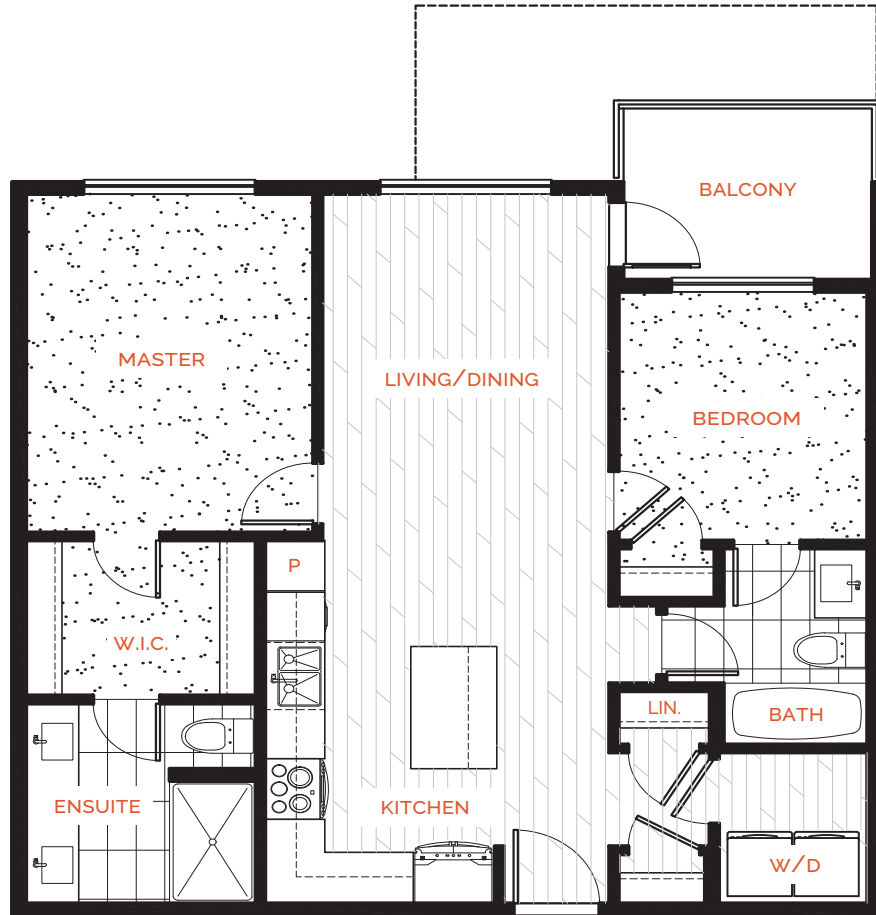

Gala | Plan B

2 BEDROOM, 2 BATH
865 SQ FT

LEVEL 1

LEVEL 2

LEVEL 3

LEVEL 4