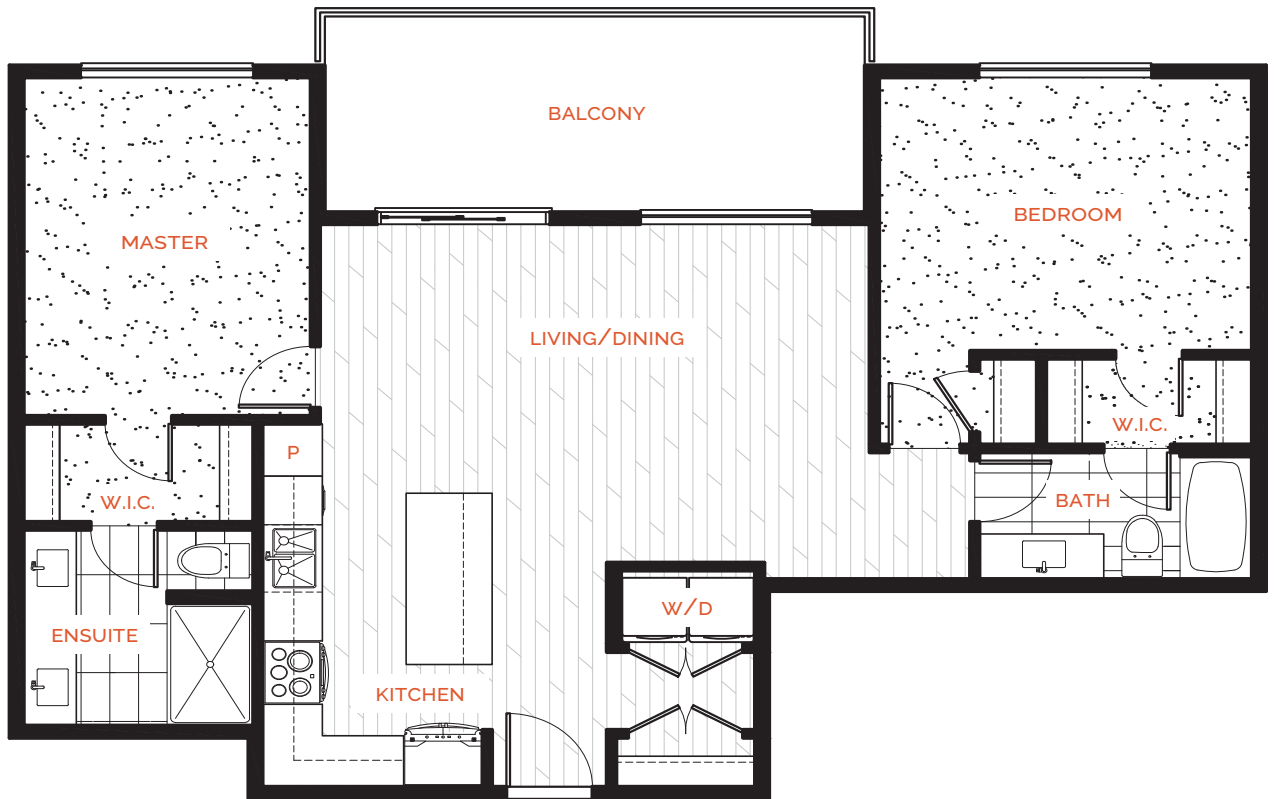

Gala | Plan B5

2 BEDROOM, 2 BATH
1046 SQ FT

LEVEL 2

LEVEL 3

LEVEL 4