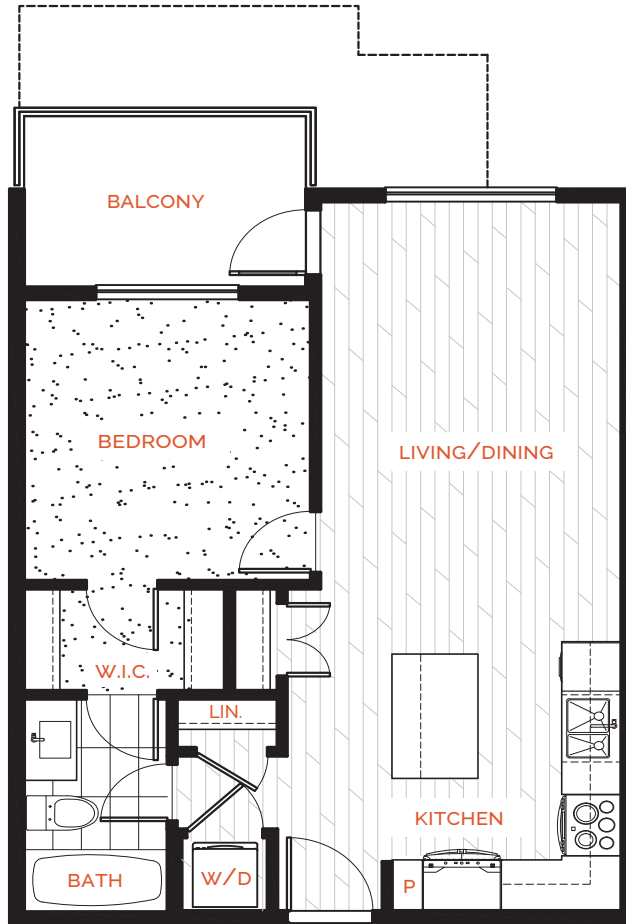

# Gala | Plan A

1 BEDROOM, 1 BATH  
604 SQ FT

LEVEL 1

LEVEL 2

LEVEL 3

LEVEL 4